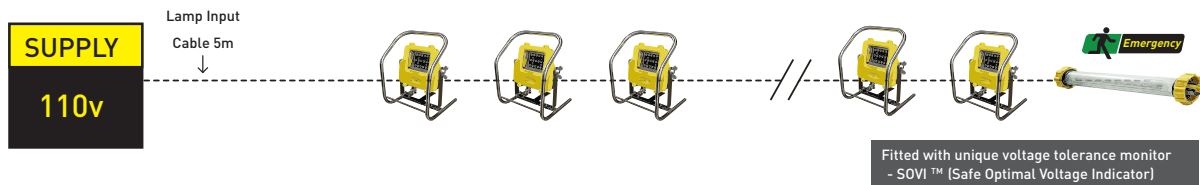

Luminaires are available in '180°' format (arrays side-by-side) to give effective unidirectional illumination or in '360°' format (arrays back-to-back), to special order, to give effective omni-directional 'all round' illumination.

The above are typical configurations, please contact us for confirmation of maximum linkable light chains for specific requirements in terms of cable extensions and the use of combinations of lights.

Distributed by:

Safety Lamp of Houston, Inc.
1816 Rotary Dr.
Humble, TX 77338

P: (281) 964-1019

F: (281) 964-1040

E: sales@safetylampofhouston.com

W: www.safetylampofhouston.com

Wolf Safety Lamp Company

Saxon Road Works, Sheffield, S8 0YA
Tel: +44 114 255 1051 Fax: +44 114 255 7988
E-mail: info@wolfsafety.com Website: www.wolfsafety.com

SL055 Issue 5
DF519