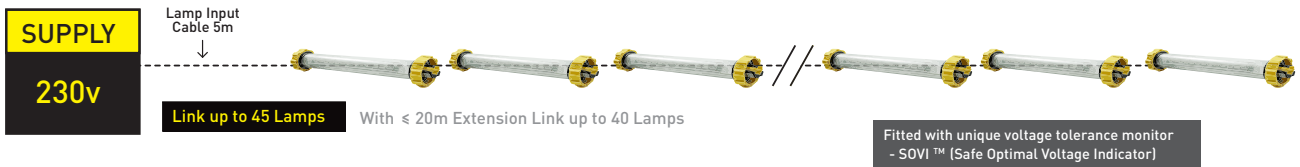

LinkEx™ Mains Voltage Linkable Typical Configurations

SOVI™ Safety Feature

All Wolf Safety Linkable Temporary lights are fitted with SOVI™. The unique Safe Optimal Voltage Indicator system clearly alerts the user if lights are running outside the certified and optimal operating voltage ranges, maximising both safety and performance. In the unlikely event that the light is operating at a voltage above the maximum certified limit, the beam will pulse bright to dim, clearly warning the operator to take the appropriate action to ensure that work can continue safely in the Hazardous Area. Although all Wolf Linkable lights are safe to 0 volts, SOVI™ still alerts the user if the lights are running below the optimal voltage levels.

Emergency Luminaires Available Emergency

Our LinkEx™ LED ATEX Emergency Temporary Luminaire can be included in the linkable lights chains. This offers a back-up battery powered light source should power be lost to the chain – ensuring ultimate safety and illuminating exit paths in potentially life threatening situations. They would typically be used after every two standard lamps, in a ratio of 2 to 1, though other combinations can be used.

230V Supply Maximum Linkable Light Chains

LinkEx™ LED Temporary Luminaire Linkable with ATX plug/socket, SY 5m 2.5mm² cable, input 230V (e.g. LX-400SHA230/T4/SY5)

LinkEx™ LED WF-250XL Floodlite Linkable 10m with ATX plug/socket, SY 10m 2.5mm² cable, input 230V (e.g. WF-250XL/SY10/ATX230/LINK)

LinkEx™ LED WF-300XL Floodlite Linkable 10m with ATX plug/socket, SY 10m 2.5mm² cable, input 230V (e.g. WF-300XL/SY10/ATX230/LINK)

LinkEx™ LED Emergency Temporary Luminaire Linkable with ATX plug/socket, SY 5m 2.5mm² cable, input 230V (e.g. LX-400EHA230/T4/SY5)